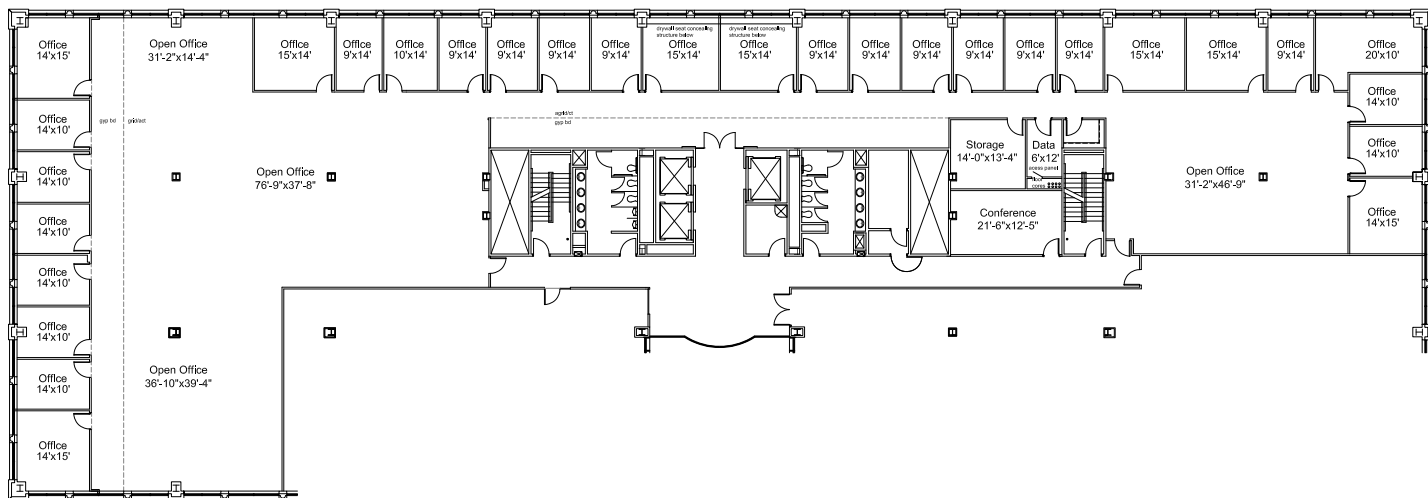

# SUITE 250 - 6,178 RSF

# SUITE 200 - 15,756 RSF (DIVISIBLE)

# SUITE 300 - 26,160 RSF

# SUITE 550 - 10,633 RSF (DIVISIBLE)