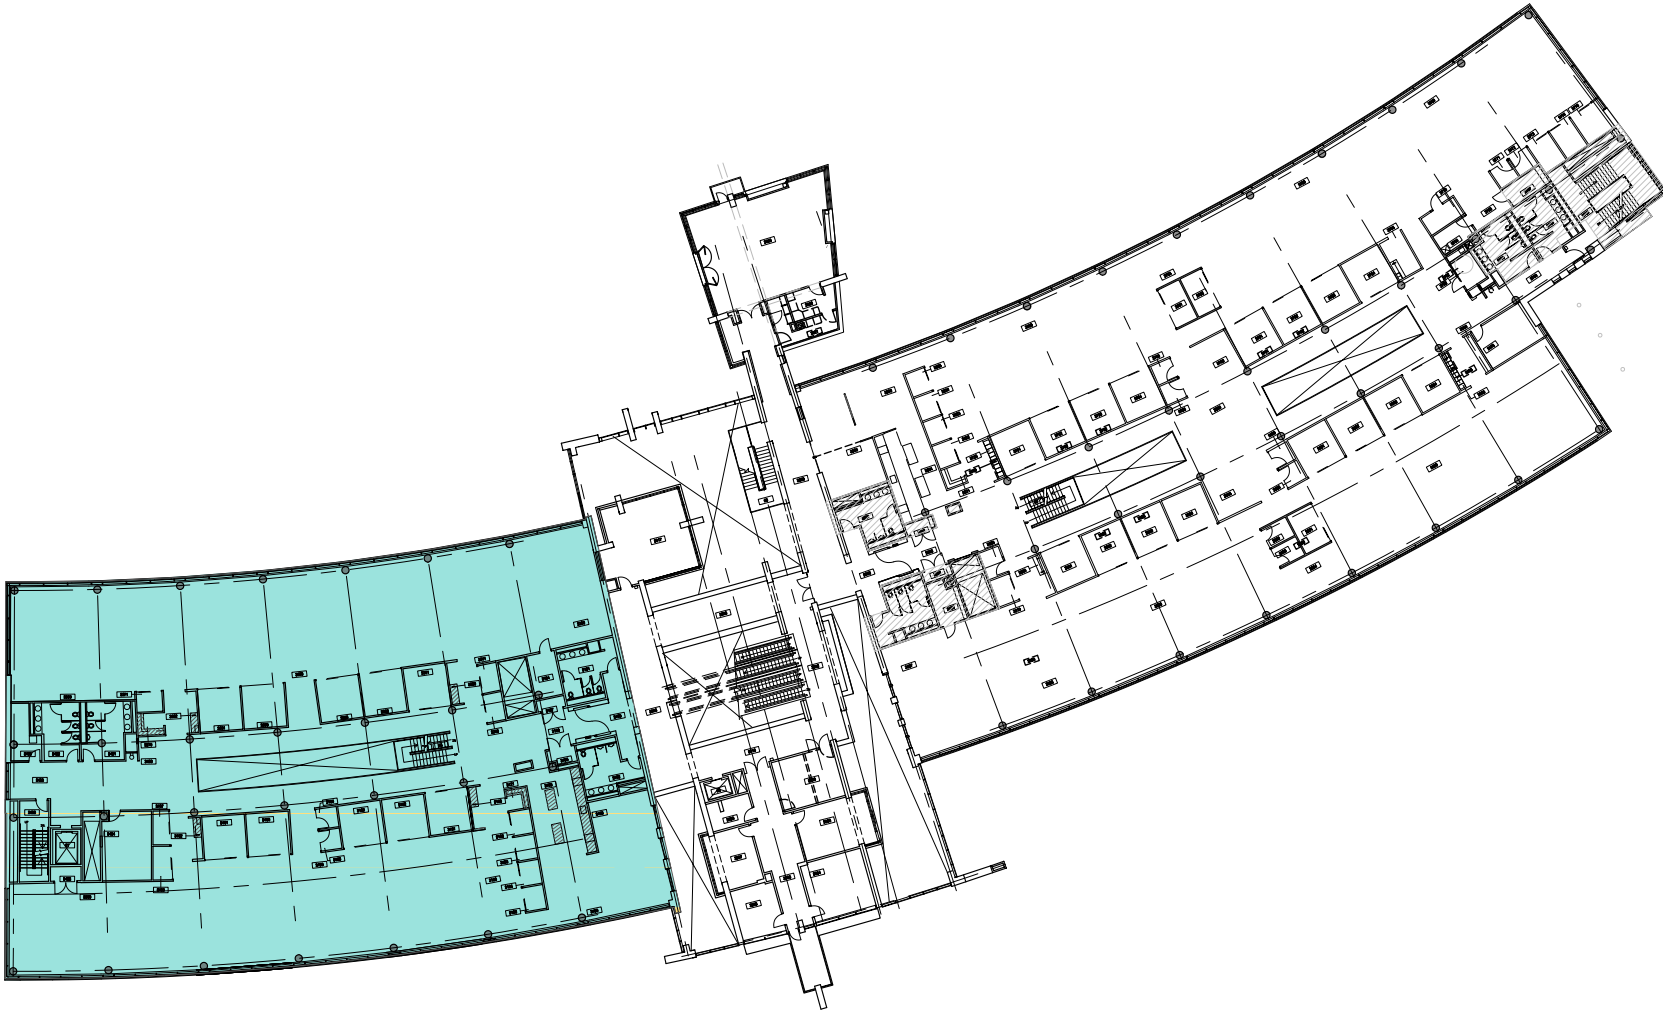

275 N FIELD DRIVE

LAKE FOREST, IL

3RD FLOOR | 21,470 RSF

CHRIS CUMMINS

+1 773 458 1352

chris.cummins@jll.com

STEVEN SPINELL

+1 312 228 3936

steven.spinell@jll.com

SLATE