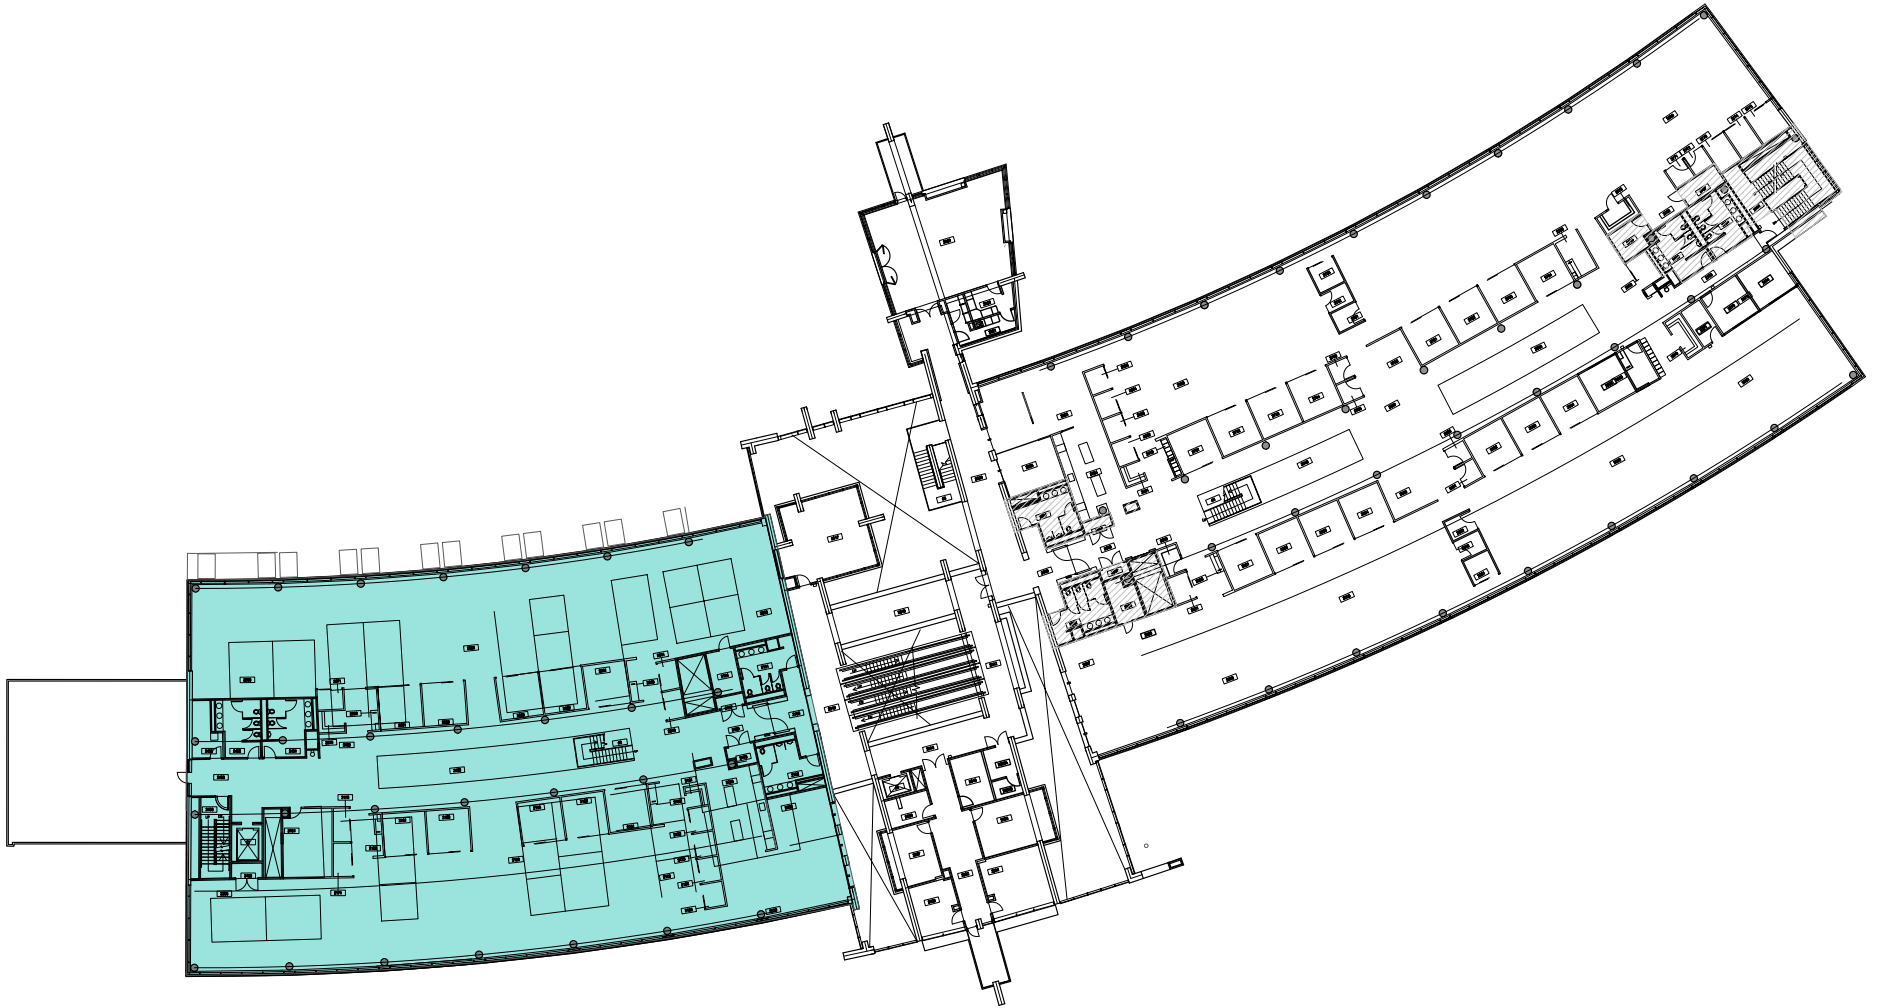

275 N FIELD DRIVE

LAKE FOREST, IL

2ND FLOOR | 22,319 RSF

CHRIS CUMMINS

+1 773 458 1352

chris.cummins@jll.com

STEVEN SPINELL

+1 312 228 3936