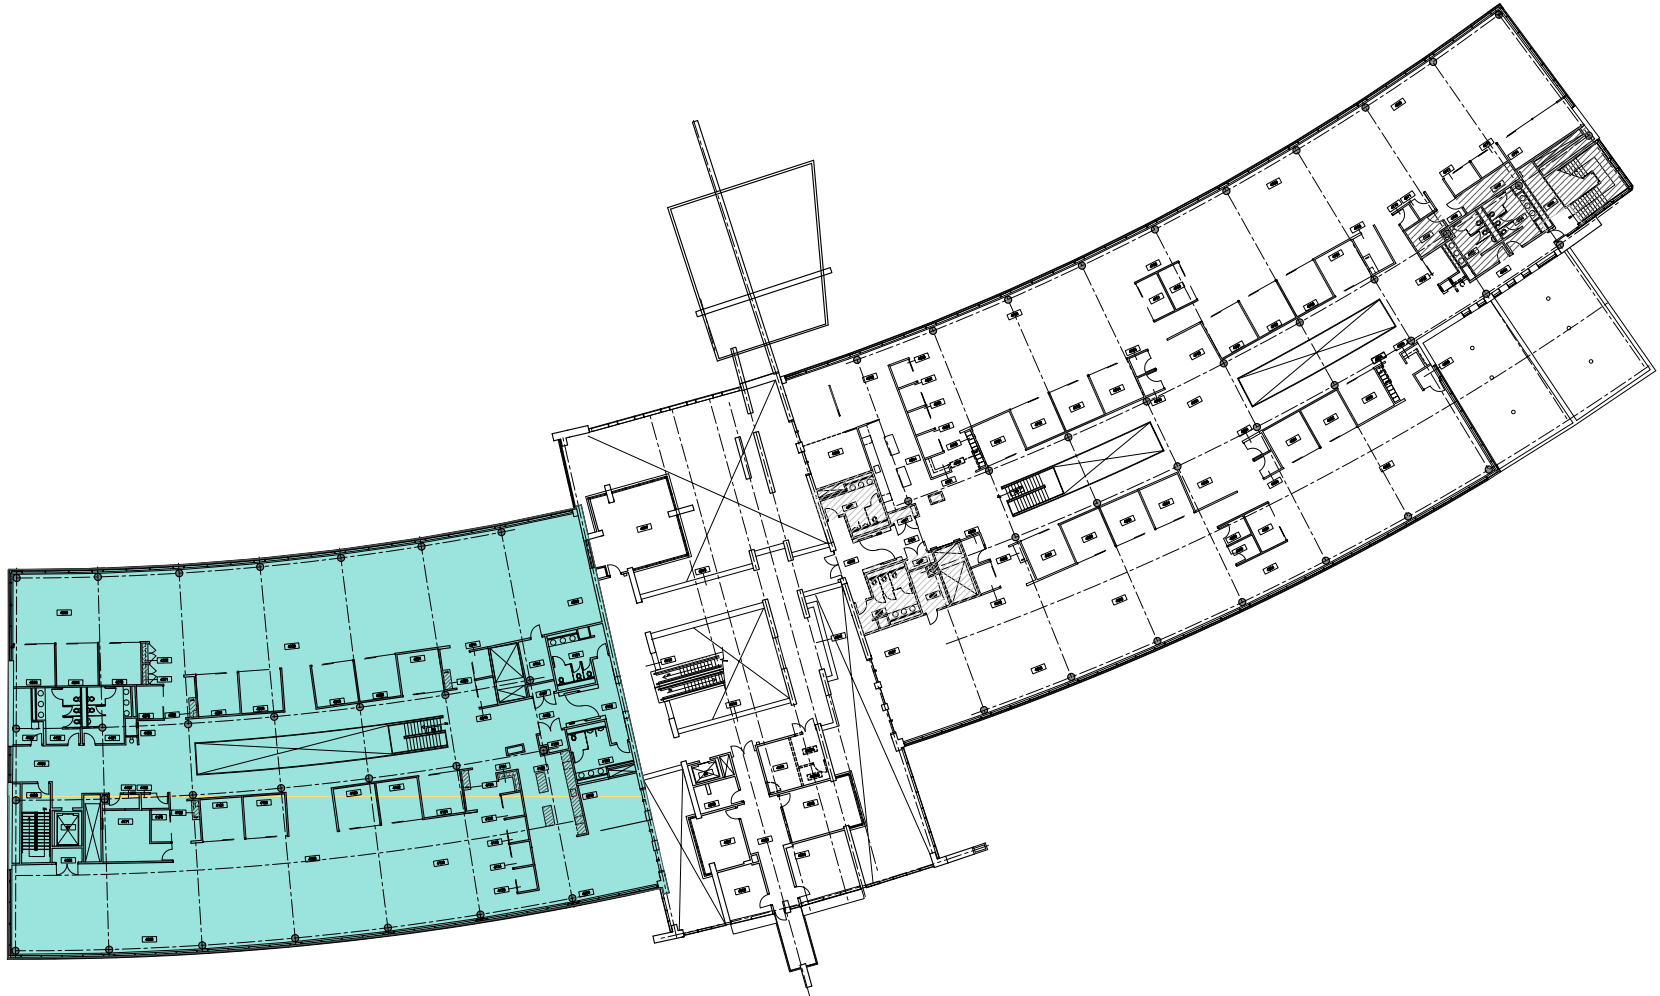

STEVEN SPINELL

+1 312 228 3936

steven.spinell@jll.com

SLATE

275 N FIELD DRIVE

LAKE FOREST, IL

4TH FLOOR | 21,408 RSF

CHRIS CUMMINS