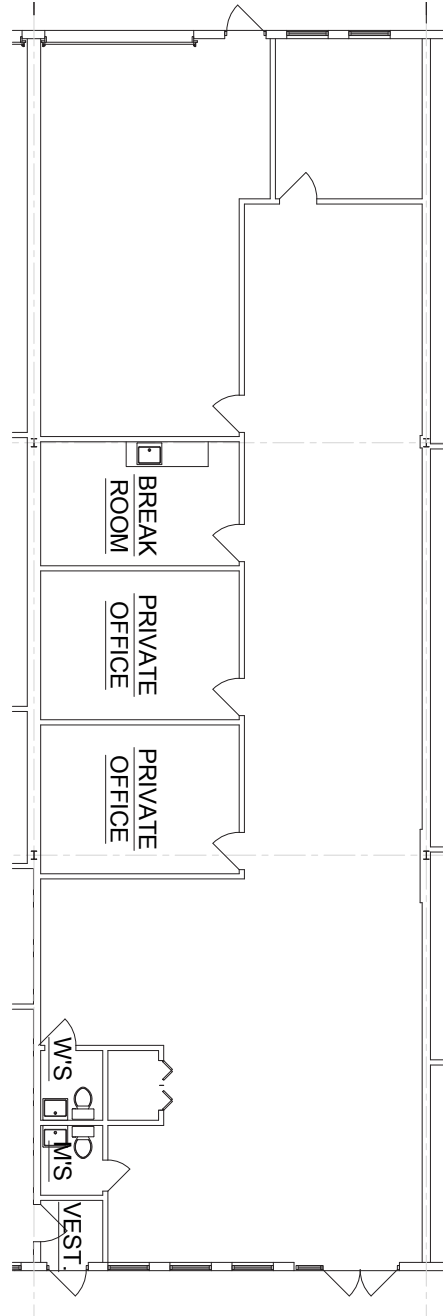

# YORKBROOK OFFICE PARK

LOMBARD, ILLINOIS

438 Eisenhower Lane North

3,268 RSF

2,692 Office

576 Warehouse

FOR LEASING CONTACT:

**MICHAEL SIMPSON**